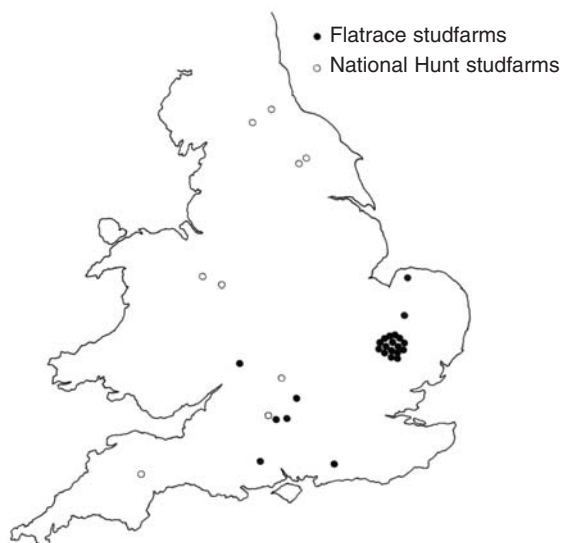

Keywords: horse; Thoroughbred; conception rate; pregnancy loss rate; twin conception; foaling rate

TABLE 1: Studfarms surveyed

Flathorse (Group A)	National Hunt (Group B)
Aston Upthope Stud - Didcot, Oxford	Acrum Lodge Stud - Bishop Auckland, Darlington
Banstead Manor - Newmarket, Suffolk	Beechwood Grange Stud - Malton Read, York
Barton Stud - Great Barton, Suffolk	Benham Stud - Baydon, Marlborough
Beech House Stud - Newmarket, Suffolk	Conduit Stud - Churchill, Oxfordshire
Cheveley Park Stud - Newmarket, Suffolk	East Barrow Farm - Crediton, Devon
Collin Stud - Newmarket, Suffolk	Hedgeholm Stud - Winston, Darlington
Dalham Hall - Newmarket, Suffolk	Norton Grove Stud - Malton, Yorkshire
Fittocks Stud - Newmarket, Suffolk	Shade Oak Stud - Bagley, North Shropshire
Highclere Stud - Burghclere, Berkshire	Wood Farm Stud - Ellerdine, Shropshire
Lanwades Stud - Newmarket, Suffolk	
Lavington Stud - Graffham, West Sussex	
Longholes Stud - Newmarket, Suffolk	
Lordship Stud - Newmarket, Suffolk	
The National Stud - Newmarket, Suffolk	
New England Stud - Newmarket, Suffolk	
Nunnery Stud - Thetford, Norfolk	
Overbury Stud - Tewkesbury, Gloucestershire	
Plantation Stud - Newmarket, Suffolk	
Raffin Stud - Hungerford, Berkshire	
Royal Studs - Sandringham, Norfolk	
Side Hill Stud - Newmarket, Suffolk	
Stetchworth Park Stud - Newmarket, Suffolk	
Whitsbury Manor - Fordingbridge, Hampshire	
Woodlands Stud - Newmarket, Suffolk	